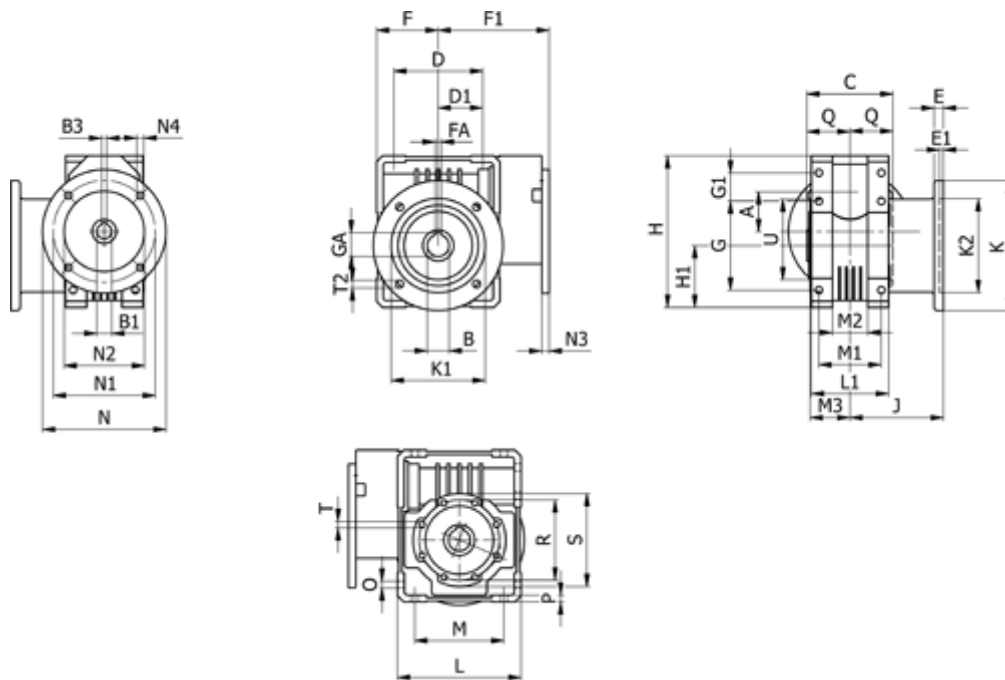

# Data Sheet

Article number: 392108602243510

Description: Worm gear  
WR 86-UF2-22,5-90B5, without lubrication

## Measures

A = 86.90	E = 15	H = 245.5	M = 126	N4 = M10x13	U = 110
B = 35	E1 = 6	H1 = 100.0	M1 = 165	O = 11.5	
B1 E7 = 24	F = 100	J = 151.0	M2 = 130	P = 11	
B2 = 27.3	F1 = 180	K = 210	M3 = 12	Q = 45	
B3 H9 = 8	FA = 10	K1 = 176	N = 200	R = 130	
C = 140	G = 144	K2 = 152	N1 = 115	S = 150	
D = 144.0	G1 = 45.5	L = 65	N2 = 95	T = M10x18	
D1 = 72.0	GA = 38.3	L1 = 144	N3 = 7.5	T2 = 12.5	